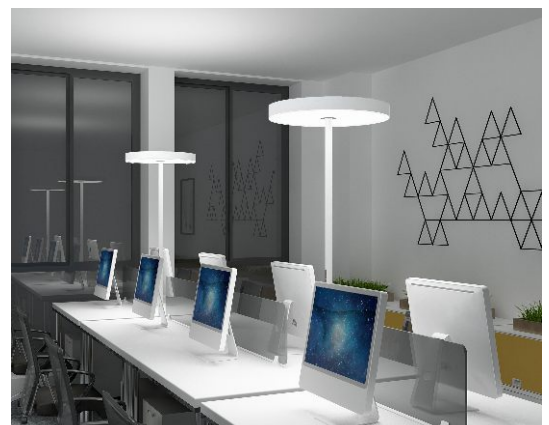

ROMI-F Free Standing Luminaires

The minimalist design, rich texture, perfect assembly details, and exquisite finishes give ROMI-F a unique and captivating look. The lamp holder is made of 6063 aluminum and PMMA/PC materials, UGR < 16, allowing you to enjoy a soft, healthy and wonderful lighting experience. The housing is coated with a highly uniform surface powder; ROMI-F supports dimming, CCT change.

Features

External driver with integrated light pole

Conductive pin design makes installation more convenient

Comfortable light with separate control in dimming up and down light

---

High light efficiency, low glare

Optional for dimming and CCT change version

$L_{max} \geq 65^\circ \leq 3000 \text{cd/m}^2$

Slim lamp cap 48mm

---

5 years warranty

Application Areas

For negotiation rooms, small meeting rooms, BREAKOUT areas and other office areas.

Family living room, bedrooms and study rooms lighting.