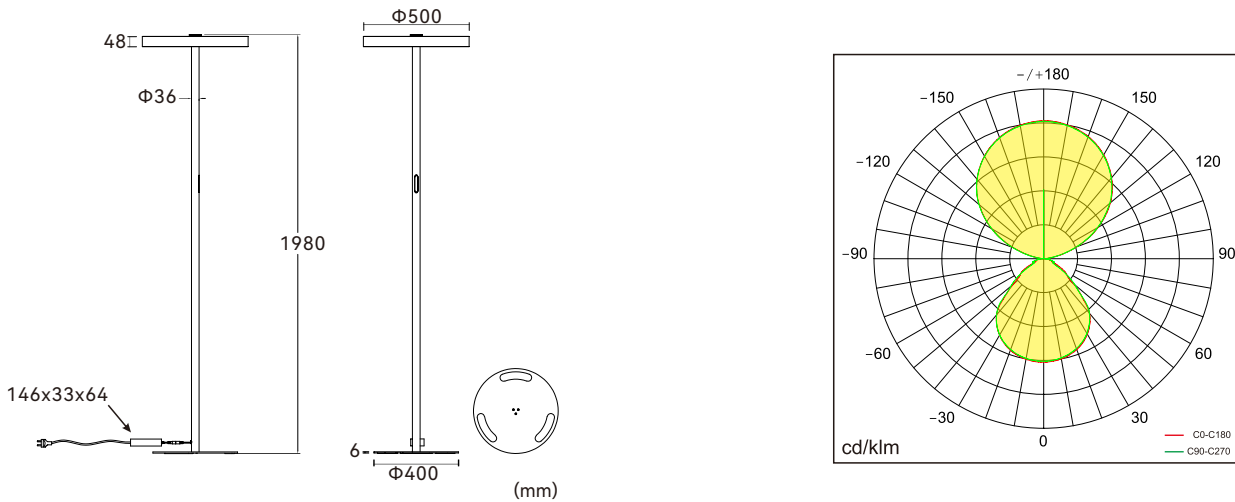

Optional for dimming and CCT change version

$L_{max} \geq 65^\circ \leq 3000 \text{cd/m}^2$

Slim lamp cap 48mm

5 years warranty

Application Areas

For negotiation rooms, small meeting rooms, BREAKOUT areas and other office areas.

Family living room, bedrooms and study rooms lighting.

Technical data

Item No.	BROF-1908040-NN	BROF-1908040-CN
Input Power(±10%)	↑ 40W/40W ↓	
Input Voltage	AC200~240V	
Power Factor	≥0.9	
Luminous Flux(±10%)	↑ 6000lm/3600lm ↓	↑ 5750lm/3372lm ↓
UGR	<16	
Color Rendering Index	>80	
Life Time	L80(B10)50,000H	
Beam Angle	↑ 115°/90° ↓	
CCT(±200K)	3000/4000/6000K	3000~5700K
Colour consistency SDCM	< 3	
Dimming	Touch panel dimming	
Sensor	NO	
Housing Color	Silver/White/Black	
Fixture Materia	6063AL	
Protection Level	IP20	
Storage Temperature	-40°C~+80°C	
Working Temperature	-20°C~+45°C	
Net Weight	13.1 kg	
Package size	585*585*150mm(head&base) / 2055*115*120mm(pole)	
20GP	380pcs	
40GP	800pcs	