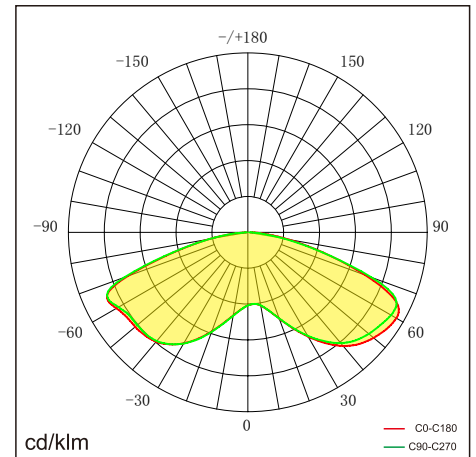

Technical data

Item No.	B9NT0-04280-TN	B9NT0-04380-TN	B9NT0-04580-TN
Input Power	4W		
Output	DC 5V/2A		
Battery	double-cell lithium battery pack (21700 lithium battery 3.7V 10000mAh)		
Battery Run time	8H (100%)		
Charge time	8H		
Power Factor	≥0.9		
Luminous Flux(±5%)	344 lm (2700K)		
Colour temperature	2700K	3000K	4000K
Color Rendering Index	>90		
Life Time	L70(B50)50,000H		
Beam Angle	145°		
Colour consistency SDCM	<3		
Dimming	Touch dimming		
Sensor	NO		
Housing Color	Black / Dark Grey		
Fixture Materia	ADC12+Q235+PC		
Protection Level	IP65/IK08		
Storage Temperature	-30°C~+60°C		
Working Temperature	-30°C~+45°C		
Net Weight	0.87kg		
Package size	inner box 260*222*75mm (1PCS) / master carton 555*455*280mm (12PCS)		
20GP	416 PCS (master carton)		
40GP	972 PCS (master carton)		