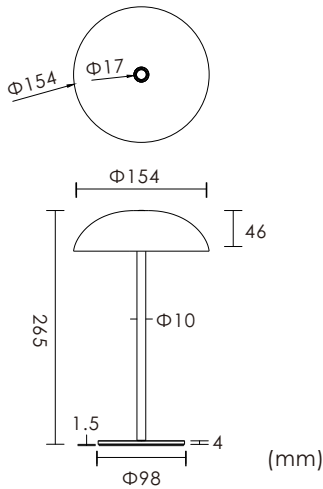

Technical data

Item No.	B9NT0-04280-TN	B9NT0-04380-TN	B9NT0-04580-TN
Input Power	4W		
Output	DC 5V/2A		
Battery	double-cell lithium battery pack (21700 lithium battery 3.7V 10000mAh)		
Battery Run time	8H (100%)		
Charge time	8H		
Power Factor	≥0.9		
Luminous Flux(±5%)	344 lm (2700K)		
Colour temperature	2700K	3000K	4000K
Color Rendering Index	>90		
Life Time	L70(B50)50,000H		
Beam Angle	145°		
Colour consistency SDCM	<3		
Dimming	Touch dimming		
Sensor	NO		
Housing Color	Black / Dark Grey		
Fixture Materia	ADC12+Q235+PC		
Protection Level	IP65/IK08		
Storage Temperature	-30°C~+60°C		
Working Temperature	-30°C~+45°C		
Net Weight	0.87kg		
Package size	inner box 260*222*75mm (1PCS) / master carton 555*455*280mm (12PCS)		
20GP	416 PCS (master carton)		
40GP	972 PCS (master carton)		