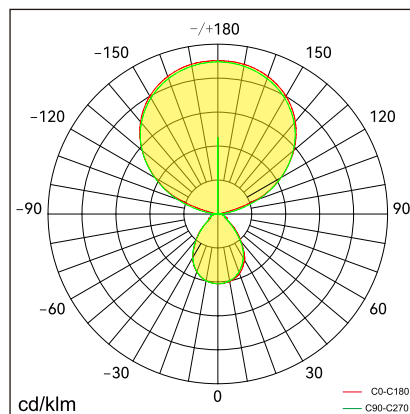

Technical data

Item No.	BMSF-1908022-BN	BMSF-1908022-BM	BMSF-1908022-BD	BMSF-1908022-CD
Input Power(±10%)	↑ 58W/22W ↓			
Input Voltage	AC200~240V			
Power Factor	≥0.9			
Luminous Flux(±10%)	↑ 9205lm/2664lm ↓			↑ 8200lm/2200lm ↓
UGR	< 14			
Color Rendering Index	>80			
Life Time	L80(B10)50,000H			
Beam Angle	↑ 115°/80° ↓			
CCT(±200K)	3000/4000/6000K			3000~5700K
Colour consistency SDCM	< 3			
Dimming	Touch panel dimming(Individual Dimming)			
Sensor	NO	Motion sensor	Daylight sensor Motion sensor	Daylight sensor Motion sensor
Housing Color	Silver/White/Black			
Fixture Materia	6063AL			
Protection Level	IP20			
Storage Temperature	-40°C~+80°C			
Working Temperature	-20°C~+45°C			
Package size	805*390*135mm(head&base) / 1995*120*85mm(pole)