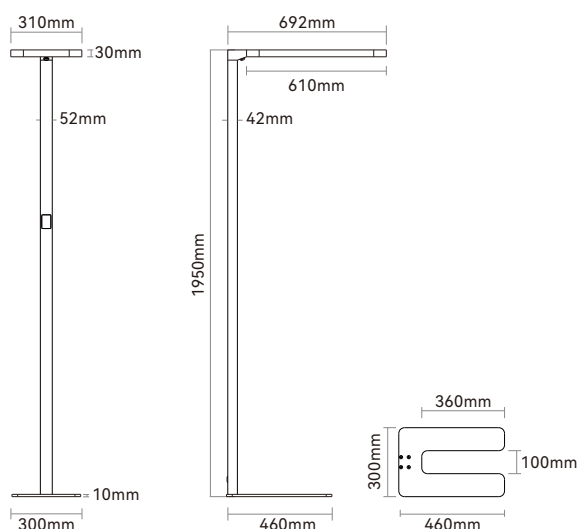

Features

Simple, delicate appearance, patent design with rich texture

High lumen efficiency reach to 150LM/W, fitting with a 2600lm direct and 12365lm indirect lights, total 14300lm lumen output

UGR<18, lighting uniform and healthy

Technical data

Item No.	BMSF-1908040-BN-01	BMSF-1908040-BM-01	BMSF-1908040-BD-01
Input Power(±10%)	↑ 40W/40W ↓		
Input Voltage	AC200~240V		
Power Factor	≥0.9		
Luminous Flux(±10%)	↑ 6360lm/4760lm ↓		
UGR	< 18		
Color Rendering Index	>80		
Life Time	L80(B10)50,000H		
Beam Angle	↑ 115°/80° ↓		
CCT(±200K)	3000/4000/6000K		
Colour consistency SDCM	< 3		
Dimming	Touch panel dimming (Synchronous Dimming)		
Sensor	NO	Motion sensor	Daylight sensor Motion sensor
Housing Color	Silver/White/Black		
Fixture Materia	6063AL		
Protection Level	IP20		
Storage Temperature	-40°C~+80°C		
Working Temperature	-20°C~+45°C		
Package size	805*390*135mm(head&base) / 1995*120*85mm(pole)		