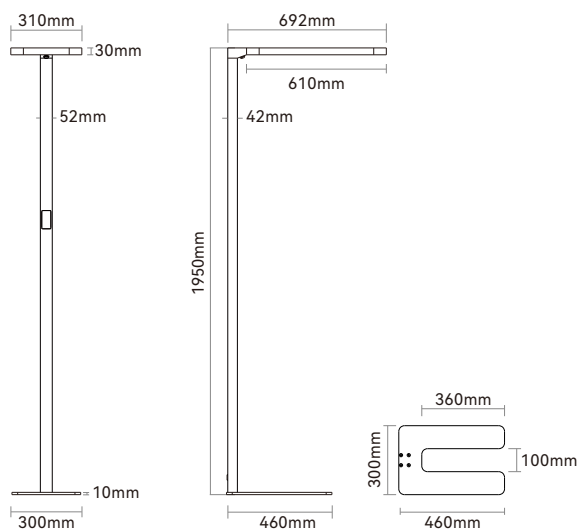

Technical data

Item No.	BMSF-1908022-BN	BMSF-1908022-BM	BMSF-1908022-BD	BMSF-1908022-CD
Input Power(±10%)	↑ 58W/22W ↓			
Input Voltage	AC200~240V			
Power Factor	≥0.9			
Luminous Flux(±10%)	↑ 9205lm/2664lm ↓			↑ 8200lm/2200lm ↓
UGR	< 14			
Color Rendering Index	>80			
Life Time	L80(B10)50,000H			
Beam Angle	↑ 115°/80° ↓			
CCT(±200K)	3000/4000/6000K			3000~5700K
Colour consistency SDCM	< 3			
Dimming	Touch panel dimming(Individual Dimming)			
Sensor	NO	Motion sensor	Daylight sensor Motion sensor	Daylight sensor Motion sensor
Housing Color	Silver/White/Black			
Fixture Materia	6063AL			
Protection Level	IP20			
Storage Temperature	-40°C~+80°C			
Working Temperature	-20°C~+45°C			
Package size	805*390*135mm(head&base) / 1995*120*85mm(pole)