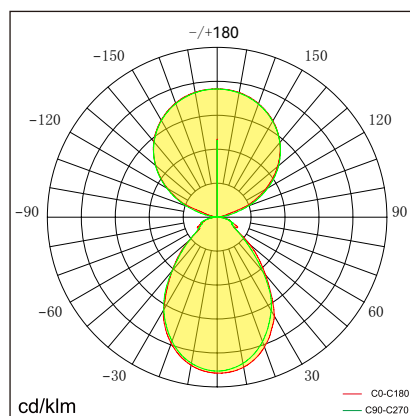

Features

Simple, delicate appearance, patent design with rich texture

High lumen efficiency reach to 150LM/W, fitting with a 2600lm direct and 12365lm indirect lights, total 14300lm lumen output

UGR<18, lighting uniform and healthy

Technical data

Item No.	BMSF-1908040-BN-01	BMSF-1908040-BM-01	BMSF-1908040-BD-01
Input Power(±10%)	↑ 40W/40W ↓		
Input Voltage	AC200~240V		
Power Factor	≥0.9		
Luminous Flux(±10%)	↑ 6360lm/4760lm ↓		
UGR	< 18		
Color Rendering Index	>80		
Life Time	L80(B10)50,000H		
Beam Angle	↑ 115°/80° ↓		
CCT(±200K)	3000/4000/6000K		
Colour consistency SDCM	< 3		
Dimming	Touch panel dimming (Synchronous Dimming)		
Sensor	NO	Motion sensor	Daylight sensor Motion sensor
Housing Color	Silver/White/Black		
Fixture Materia	6063AL		
Protection Level	IP20		
Storage Temperature	-40°C~+80°C		
Working Temperature	-20°C~+45°C		
Package size	805*390*135mm(head&base) / 1995*120*85mm(pole)		