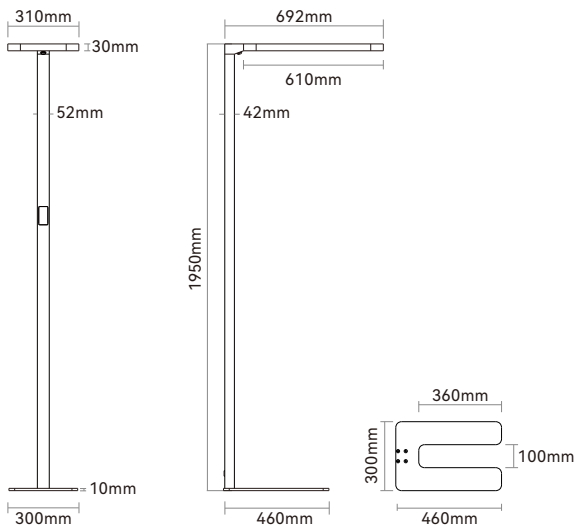

Technical data

Item No.	BMSF-1910020-BN	BMSF-1910020-BM	BMSF-1910020-BD	BMSF-1910020-CD
Input Power(±10%)	↑ 80W/20W ↓			
Input Voltage	AC200~240V			
Power Factor	≥0.9			
Luminous Flux(±10%)	↑ 12365lm/2600lm ↓			↑ 10900lm/2100lm ↓
UGR	< 13			
Color Rendering Index	>80			
Life Time	L80(B10)50,000H			
Beam Angle	↑ 115°/80° ↓			
CCT(±200K)	3000/4000/6000K			3000~5700K
Colour consistency SDCM	< 3			
Dimming	Touch panel dimming(Individual Dimming)			
Sensor	NO	Motion sensor	Daylight sensor Motion sensor	Daylight sensor Motion sensor
Housing Color	Silver/White/Black			
Fixture Materia	6063AL			
Protection Level	IP20			
Storage Temperature	-40°C~+80°C			
Working Temperature	-20°C~+45°C			
Package size	805*390*135mm(head&base) / 1995*120*85mm(pole)			

Shenzhen Nexol Lighting Technology Co.,Ltd.

E-mail: info@nexol-lighting.com

www.nexol-lighting.com

Factory: Floor 6-9, Building 3, Tonghu Intelligent Industrial Park, Zhongkai High-Tech District, HuiZhou 516035

Office: Room 306&309, Floor 3, Building E, Longhua Digital Industrial Park, Guanlan Road 54-6, Longhua district, Shenzhen, China 518110

All values in specification are typical value from laboratory measurement, for concrete data, please refer to shipment testing report.

Information provided is subject to change without notice. Please verify all details with NEXOL Lighting.

Copyright Shenzhen Nexol Lighting Co., Ltd.. All rights reserved.