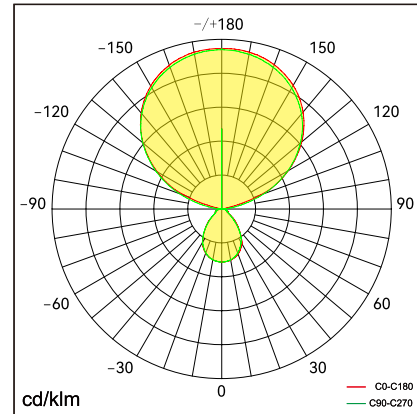

Technical data

Item No.	BMSF-1910020-BN	BMSF-1910020-BM	BMSF-1910020-BD	BMSF-1910020-CD
Input Power(±10%)	↑ 80W/20W ↓			
Input Voltage	AC200~240V			
Power Factor	≥0.9			
Luminous Flux(±10%)	↑ 12365lm/2600lm ↓			↑ 10900lm/2100lm ↓
UGR	< 13			
Color Rendering Index	>80			
Life Time	L80(B10)50,000H			
Beam Angle	↑ 115°/80° ↓			
CCT(±200K)	3000/4000/6000K			3000~5700K
Colour consistency SDCM	< 3			
Dimming	Touch panel dimming(Individual Dimming)			
Sensor	NO	Motion sensor	Daylight sensor Motion sensor	Daylight sensor Motion sensor
Housing Color	Silver/White/Black			
Fixture Materia	6063AL			
Protection Level	IP20			
Storage Temperature	-40°C~+80°C			
Working Temperature	-20°C~+45°C			
Package size	805*390*135mm(head&base) / 1995*120*85mm(pole)			

Shenzhen Nexol Lighting Technology Co.,Ltd.

E-mail: info@nexol-lighting.com

www.nexol-lighting.com

Factory: Floor 6-9, Building 3, Tonghu Intelligent Industrial Park, Zhongkai High-Tech District, HuiZhou 516035

Office: Room 306&309, Floor 3, Building E, Longhua Digital Industrial Park, Guanlan Road 54-6, Longhua district, Shenzhen, China 518110

All values in specification are typical value from laboratory measurement, for concrete data, please refer to shipment testing report.

Information provided is subject to change without notice. Please verify all details with NEXOL Lighting.

Copyright Shenzhen Nexol Lighting Co., Ltd.. All rights reserved.