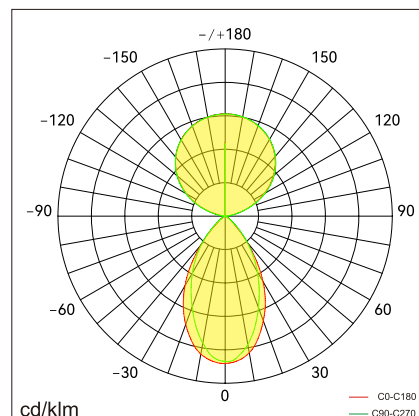

ROMAN-P0 pendant luminaires

With extremely simple design and excellent craftwork, exquisite appearance looks with rich of texture. Lamp is designed with special Direct/Indirect lighting and 115°(Indirect) beam angle. Collocated with micro reflector and anti-glare cover, it can realize 60°(Direct) beam angle and perfect light cutoff. UGR value is as low as 6. Adopting linkable structure design, there is no light leak gap. Main material includes aluminum profile and PC. Typical value of light efficiency is 148lm/w, and lighting is of flicker free. Lamp supports 1-10V and DALI dimming. Adopting suspended installation.

Application Areas

Open-plan office, Individual office, small meeting room, reception, etc.

Technical data

Item No.	BROP0-1206024-NN	BROP0-1206024-VN	BROP0-1206024-DN
Input Power(±10%)		↑ 36W/24W ↓	
Input Voltage		AC200~240V	
Power Factor		≥0.9	
Luminous Flux(±10%)		↑ 6010lm/2900lm ↓	
UGR		<6	
Color Rendering Index		>80	
Life Time		L80(B10)50,000H	
Beam Angle		↑ 115°/60° ↓	
CCT(±200K)		3000/4000/6000K	
Colour consistency SDCM		<3	
Dimming	NO	1-10V dimming	DALI dimming
Sensor		NO	
Housing Color		Silver / White / Black	
Fixture Materia		6063AL	
Protection Level		IP20	
Storage Temperature		-40°C~+80°C	
Working Temperature		-20°C~+45°C	
Net Weight		2.9kg	
Package size		1468*131*98mm(1pcs)	
20GP		1672pcs	
40GP		3373pcs	

Technical data

Item No.	BROP0-1507028-NN	BROP0-1507028-VN	BROP0-1507028-DN
Input Power(±10%)	↑ 42W/28W ↓		
Input Voltage	AC200~240V		
Power Factor	≥0.9		
Luminous Flux(±10%)	↑ 7000lm/3400lm ↓		
UGR	<6		
Color Rendering Index	>80		
Life Time	L80(B10)50,000H		
Beam Angle	↑ 115°/60° ↓		
CCT(±200K)	3000/4000/6000K		
Colour consistency SDCM	<3		
Dimming	NO	1-10V dimming	DALI dimming
Sensor	NO		
Housing Color	Silver / White / Black		
Fixture Materia	6063AL		
Protection Level	IP20		
Storage Temperature	-40°C~+80°C		
Working Temperature	-20°C~+45°C		
Net Weight	3.3kg		
Package size	1732*131*98mm(1pcs)		
20GP	1396pcs		
40GP	2838pcs		