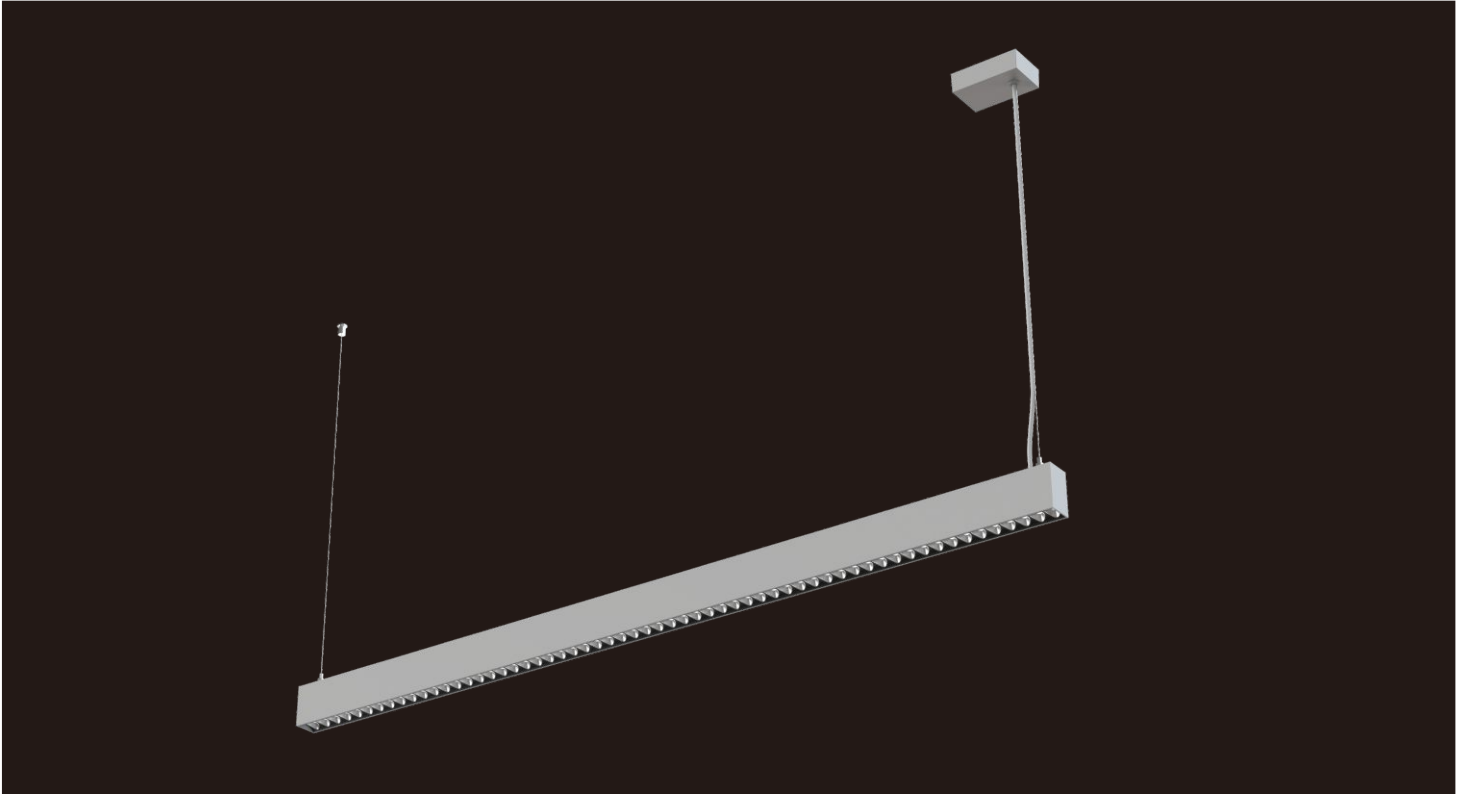

ROMAN-P0 pendant luminaires

With extremely simple design and excellent craftwork, exquisite appearance looks with rich of texture. Lamp is designed with special Direct/Indirect lighting and 115°(Indirect) beam angle. Collocated with micro reflector and anti-glare cover, it can realize 60°(Direct) beam angle and perfect light cutoff. UGR value is as low as 6. Adopting linkable structure design, there is no light leak gap. Main material includes aluminum profile and PC. Typical value of light efficiency is 148lm/w, and lighting is of flicker free. Lamp supports 1-10V and DALI dimming. Adopting suspended installation.

Features

Simple and rich textured design

Light efficiency up to 148lm/W

UGR<6

Support DALI and 1-10V dimming

Linkable design provide a clean, simple link

Direct and Indirect lighting

5 years warranty

Application Areas

Open-plan office, Individual office, small meeting room, reception, etc.

Technical data

Item No.	BROP0-1206024-NN	BROP0-1206024-VN	BROP0-1206024-DN
Input Power(±10%)		↑ 36W/24W ↓	
Input Voltage		AC200~240V	
Power Factor		≥0.9	
Luminous Flux(±10%)		↑ 6010lm/2900lm ↓	
UGR		<6	
Color Rendering Index		>80	
Life Time		L80(B10)50,000H	
Beam Angle		↑ 115°/60° ↓	
CCT(±200K)		3000/4000/6000K	
Colour consistency SDCM		<3	
Dimming	NO	1-10V dimming	DALI dimming
Sensor		NO	
Housing Color		Silver / White / Black	
Fixture Materia		6063AL	
Protection Level		IP20	
Storage Temperature		-40°C~+80°C	
Working Temperature		-20°C~+45°C	
Net Weight		2.9kg	
Package size		1468*131*98mm(1pcs)	
20GP		1672pcs	
40GP		3373pcs	