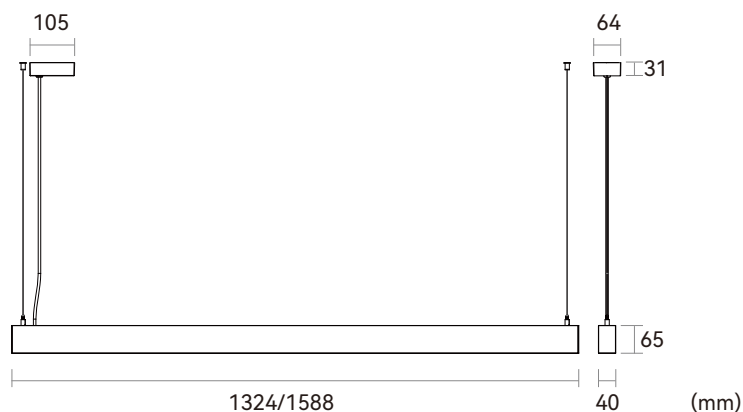

ROMAN-P0 pendant luminaires

With extremely simple design and excellent craftwork, exquisite appearance looks with rich of texture. Lamp is designed with special Direct/Indirect lighting and 115°(Indirect) beam angle. Collocated with micro reflector and anti-glare cover, it can realize 60°(Direct) beam angle and perfect light cutoff. UGR value is as low as 6. Adopting linkable structure design, there is no light leak gap. Main material includes aluminum profile and PC. Typical value of light efficiency is 148lm/w, and lighting is of flicker free. Lamp supports 1-10V and DALI dimming. Adopting suspended installation.

Application Areas

Open-plan office, Individual office, small meeting room, reception, etc.

Technical data

Item No.	BROP0-1206024-NN	BROP0-1206024-VN	BROP0-1206024-DN
Input Power(±10%)		↑ 36W/24W ↓	
Input Voltage		AC200~240V	
Power Factor		≥0.9	
Luminous Flux(±10%)		↑ 6010lm/2900lm ↓	
UGR		<6	
Color Rendering Index		>80	
Life Time		L80(B10)50,000H	
Beam Angle		↑ 115°/60° ↓	
CCT(±200K)		3000/4000/6000K	
Colour consistency SDCM		<3	
Dimming	NO	1-10V dimming	DALI dimming
Sensor		NO	
Housing Color		Silver / White / Black	
Fixture Materia		6063AL	
Protection Level		IP20	
Storage Temperature		-40°C~+80°C	
Working Temperature		-20°C~+45°C	
Net Weight		2.9kg	
Package size		1468*131*98mm(1pcs)	
20GP		1672pcs	
40GP		3373pcs	

Technical data

Item No.	BROP0-1507028-NN	BROP0-1507028-VN	BROP0-1507028-DN
Input Power(±10%)	↑ 42W/28W ↓		
Input Voltage	AC200~240V		
Power Factor	≥0.9		
Luminous Flux(±10%)	↑ 7000lm/3400lm ↓		
UGR	<6		
Color Rendering Index	>80		
Life Time	L80(B10)50,000H		
Beam Angle	↑ 115°/60° ↓		
CCT(±200K)	3000/4000/6000K		
Colour consistency SDCM	<3		
Dimming	NO	1-10V dimming	DALI dimming
Sensor	NO		
Housing Color	Silver / White / Black		
Fixture Materia	6063AL		
Protection Level	IP20		
Storage Temperature	-40°C~+80°C		
Working Temperature	-20°C~+45°C		
Net Weight	3.3kg		
Package size	1732*131*98mm(1pcs)		
20GP	1396pcs		
40GP	2838pcs		