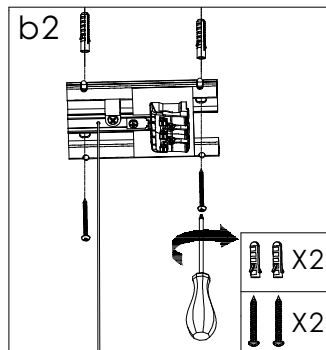

Installation instruction

Length	A
1.2m	1270mm
1.5m	1534mm

Installation instruction

Friendly reminder: one AC input cable support 18pcs lamp link together

Installation instruction

Friendly reminder: one AC input cable support 18pcs lamp link together