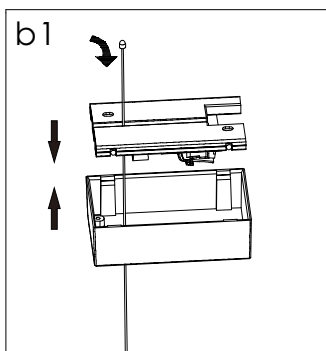

Installation instruction

Length	A
1.2m	1270mm
1.5m	1534mm

Installation instruction

Friendly reminder: one AC input cable support 18pcs lamp link together

Installation instruction

Friendly reminder: one AC input cable support 18pcs lamp link together