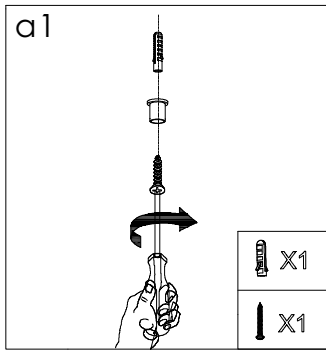

Installation instruction

Length	A
1.2m	1270mm
1.5m	1534mm

Installation instruction

Friendly reminder: one AC input cable support 18pcs lamp link together

Installation instruction

Friendly reminder: one AC input cable support 18pcs lamp link together