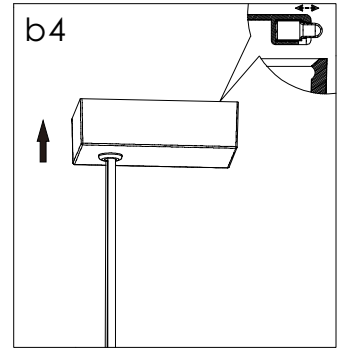

Installation instruction

Length	A
1.2m	1270mm
1.5m	1534mm

Installation instruction

Friendly reminder: one AC input cable support 18pcs lamp link together

Installation instruction

Friendly reminder: one AC input cable support 18pcs lamp link together