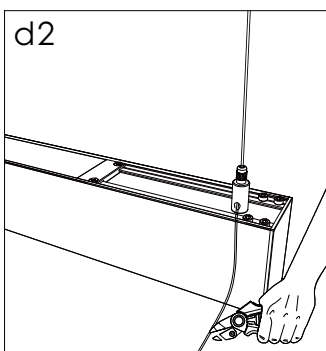

Installation instruction

Length	A
1.2m	1270mm
1.5m	1534mm

Installation instruction

Friendly reminder: one AC input cable support 18pcs lamp link together

Installation instruction

Friendly reminder: one AC input cable support 18pcs lamp link together