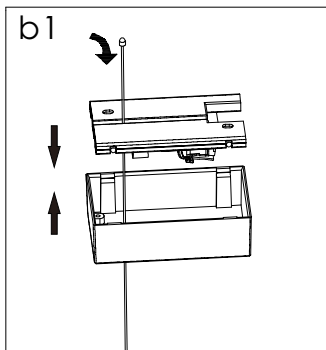

Installation instruction

Length	A
1.2m	1270mm
1.5m	1534mm

Installation instruction

Friendly reminder: one AC input cable support 18pcs lamp link together

Installation instruction

Friendly reminder: one AC input cable support 18pcs lamp link together