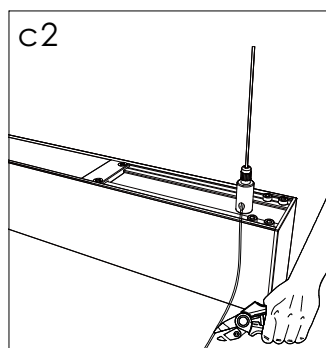

Installation instruction

Length	A
1.2m	1270mm
1.5m	1534mm

Installation instruction

Friendly reminder: one AC input cable support 18pcs lamp link together

Installation instruction

Friendly reminder: one AC input cable support 18pcs lamp link together