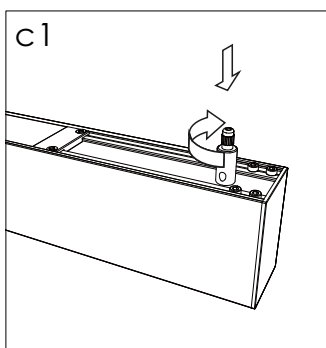

Installation instruction

Length	A
1.2m	1270mm
1.5m	1534mm

Installation instruction

Friendly reminder: one AC input cable support 18pcs lamp link together

Installation instruction

Friendly reminder: one AC input cable support 18pcs lamp link together