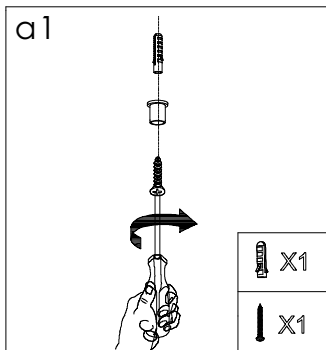

Installation instruction

Length	A
1.2m	1270mm
1.5m	1534mm

Installation instruction

Friendly reminder: one AC input cable support 18pcs lamp link together

Installation instruction

Friendly reminder: one AC input cable support 18pcs lamp link together