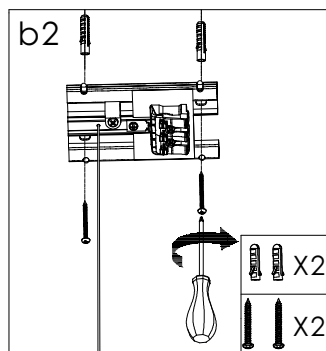

Installation instruction

Length	A
1.2m	1270mm
1.5m	1534mm

Installation instruction

Friendly reminder: one AC input cable support 18pcs lamp link together

Installation instruction

Friendly reminder: one AC input cable support 18pcs lamp link together