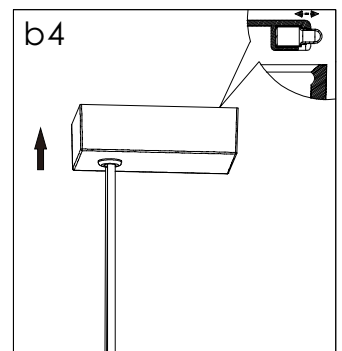

Installation instruction

Length	A
1.2m	1270mm
1.5m	1534mm

Installation instruction

Friendly reminder: one AC input cable support 18pcs lamp link together

Installation instruction

Friendly reminder: one AC input cable support 18pcs lamp link together