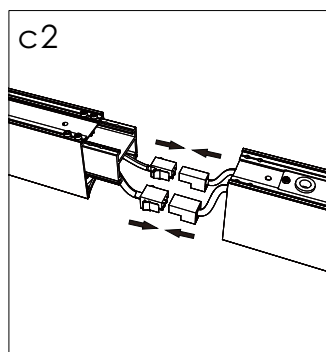

Installation instruction

Length	A
1.2m	1270mm
1.5m	1534mm

Installation instruction

Friendly reminder: one AC input cable support 18pcs lamp link together

Installation instruction

Friendly reminder: one AC input cable support 18pcs lamp link together