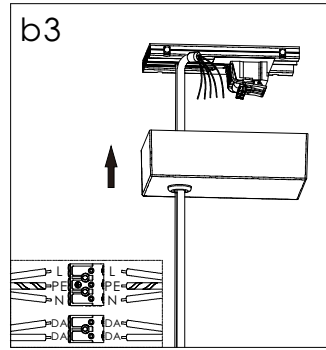

Installation instruction

Length	A
1.2m	1270mm
1.5m	1534mm

Installation instruction

Friendly reminder: one AC input cable support 18pcs lamp link together

Installation instruction

Friendly reminder: one AC input cable support 18pcs lamp link together