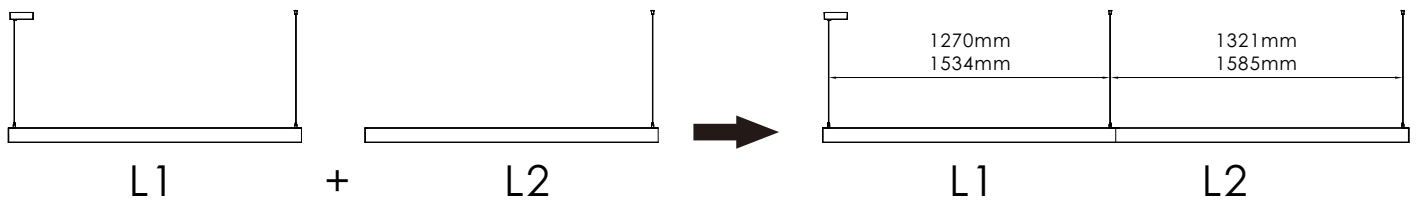

Installation instruction

Length	A
1.2m	1270mm
1.5m	1534mm

Installation instruction

Friendly reminder: one AC input cable support 18pcs lamp link together

Installation instruction

Friendly reminder: one AC input cable support 18pcs lamp link together