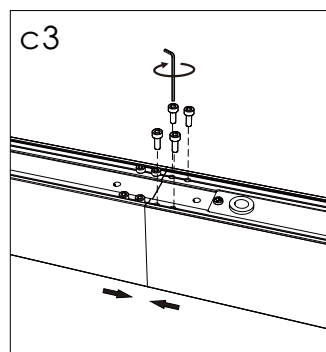

Installation instruction

Length	A
1.2m	1270mm
1.5m	1534mm

Installation instruction

Friendly reminder: one AC input cable support 18pcs lamp link together

Installation instruction

Friendly reminder: one AC input cable support 18pcs lamp link together