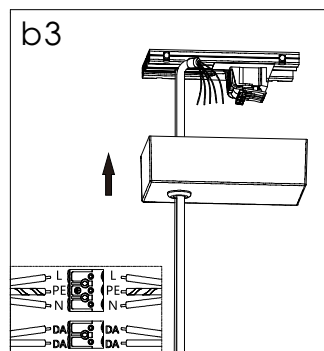

Installation instruction

Length	A
1.2m	1270mm
1.5m	1534mm

Installation instruction

Friendly reminder: one AC input cable support 18pcs lamp link together

Installation instruction

Friendly reminder: one AC input cable support 18pcs lamp link together