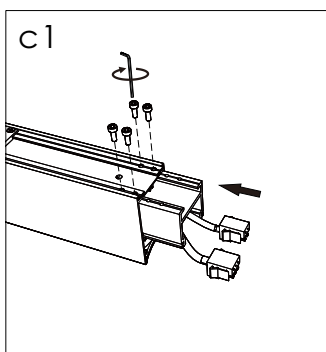

Installation instruction

Length	A
1.2m	1270mm
1.5m	1534mm

Installation instruction

Friendly reminder: one AC input cable support 18pcs lamp link together

Installation instruction

Friendly reminder: one AC input cable support 18pcs lamp link together