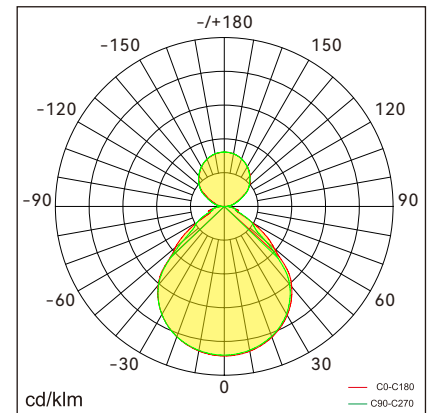

Technical data

Item No.	BROC-6006042-NN-01	BROC-6006042-DN-01
Input Power(±10%)	48W(↑14W/ 34W↓)/ 60W(↑18W/ 42W↓) Power switchable	
Input Voltage	AC220~240V	
Power Factor	≥0.9	
Luminous Flux(±10%)	6720lm(↑1800lm/ 3940lm↓) (48W)/ 8400lm(↑2300lm/ 6100lm↓) (60W)	
UGR	<19	
Color Rendering Index	>80	
Life Time	L80(B10)50,000H	
Beam Angle	↑95°/ 95°↓	
CCT(±200K)	3000K/ 4000K (CCT switchable)	
Colour consistency SDCM	<3	
Dimming	NO	DALI dimming
Sensor	NO	
Housing Color	Silver/ White/ Black	
Fixture Materia	6063AL	
Protection Level	IP20	
Storage Temperature	-40°C~+60°C	
Working Temperature	-20°C~+40°C	
Net Weight	5.1kg	
Gross Weight	7.1kg	
Package size	680*680*145mm	
20GP	467pcs	
40GP	960pcs	
40HQ	1030pcs