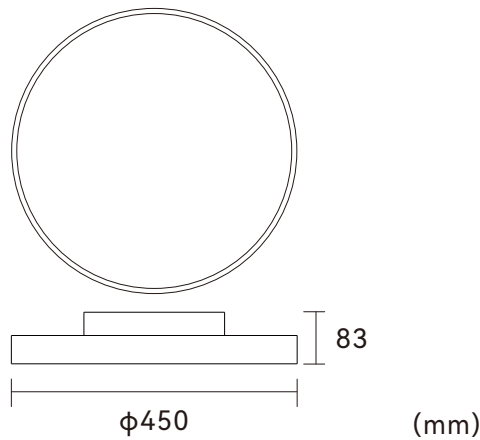

Direct and Indirect lighting

SDCM < 3

5 years warranty

Application Areas

For open-plan office, Individual office, Cafeteria, Corridors, Break-out area, Classroom, etc.

Technical data

(mm)

Item No.	BROC-3502417-NN-01	BROC-3502417-DN-01
Input Power($\pm 10\%$)	18W($\uparrow 6$ W/ 12W \downarrow)/ 24W($\uparrow 7$ W/ 17W \downarrow) Power switchable	
Input Voltage	AC220~240V	
Power Factor	≥ 0.9	
Luminous Flux($\pm 10\%$)	2160lm($\uparrow 800$ lm/ 1360lm \downarrow) (18W)/ 2880lm($\uparrow 950$ lm/ 1930lm \downarrow) (24W)	
UGR	<18	
Color Rendering Index	>80	
Life Time	L80(B10)50,000H	
Beam Angle	$\uparrow 95^\circ$ / $95^\circ \downarrow$	
CCT(± 200 K)	3000K/ 4000K (CCT switchable)	
Colour consistency SDCM	<3	
Dimming	NO	DALI dimming
Sensor	NO	
Housing Color	Silver/ White/ Black	
Fixture Materia	6063AL	
Protection Level	IP20	
Storage Temperature	$-40^\circ\text{C} \sim +60^\circ\text{C}$	
Working Temperature	$-20^\circ\text{C} \sim +40^\circ\text{C}$	
Net Weight	2.62kg	
Gross Weight	3.6kg	
Package size	430*430*145mm	
20GP	1150pcs	
40GP	2340pcs	
40HQ	2650pcs	

Technical data

Item No.	BROC-4504028-NN-01	BROC-4504028-DN-01
Input Power(±10%)	30W(↑9W/ 21W ↓)/ 40W(↑12W/ 28W ↓) Power switchable	
Input Voltage	AC220~240V	
Power Factor	≥0.9	
Luminous Flux(±10%)	3900lm(↑1300lm/ 2600lm ↓) (30W)/ 5200lm(↑1700lm/ 3500lm ↓) (40W)	
UGR	<19	
Color Rendering Index	>80	
Life Time	L80(B10)50,000H	
Beam Angle	↑95°/ 95° ↓	
CCT(±200K)	3000K/ 4000K (CCT switchable)	
Colour consistency SDCM	<3	
Dimming	NO	DALI dimming
Sensor	NO	
Housing Color	Silver/ White/ Black	
Fixture Materia	6063AL	
Protection Level	IP20	
Storage Temperature	-40°C~+60°C	
Working Temperature	-20°C~+40°C	
Net Weight	3.1kg	
Gross Weight	4.4kg	
Package size	530*530*145mm	
20GP	770pcs	
40GP	1560pcs	
40HQ	1690pcs	