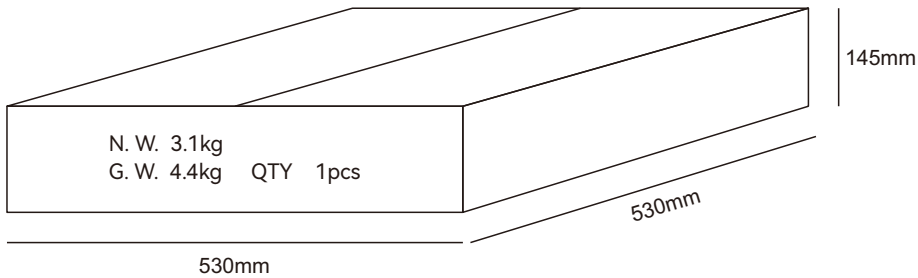

Packaging

φ350mm

φ450mm

φ600mm

Shenzhen Nexol Lighting Technology Co.,Ltd.

E-mail: info@nexol-lighting.com

www.nexol-lighting.com

Factory: Floor 6-9, Building 3, Tonghu Intelligent Industrial Park, Zhongkai High-Tech District, HuiZhou 516035

Office: Room 306&309, Floor 3, Building E, Longhua Digital Industrial Park, Guanlan Road 54-6, Longhua district, Shenzhen, China 518110

All values in specification are typical value from laboratory measurement, for concrete data, please refer to shipment testing report.

Information provided is subject to change without notice. Please verify all details with NEXOL Lighting.

Copyright Shenzhen Nexol Lighting Co., Ltd.. All rights reserved.