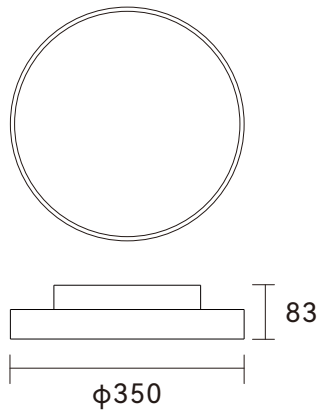

Direct and Indirect lighting

SDCM < 3

5 years warranty

Application Areas

For open-plan office, Individual office, Cafeteria, Corridors, Break-out area, Classroom, etc.

Technical data

(mm)

Item No.	BROC-3502417-NN-01	BROC-3502417-DN-01
Input Power($\pm 10\%$)	18W($\uparrow 6$ W/ 12W \downarrow)/ 24W($\uparrow 7$ W/ 17W \downarrow) Power switchable	
Input Voltage	AC220~240V	
Power Factor	≥ 0.9	
Luminous Flux($\pm 10\%$)	2160lm($\uparrow 800$ lm/ 1360lm \downarrow) (18W)/ 2880lm($\uparrow 950$ lm/ 1930lm \downarrow) (24W)	
UGR	<18	
Color Rendering Index	>80	
Life Time	L80(B10)50,000H	
Beam Angle	$\uparrow 95^\circ$ / $95^\circ \downarrow$	
CCT(± 200 K)	3000K/ 4000K (CCT switchable)	
Colour consistency SDCM	<3	
Dimming	NO	DALI dimming
Sensor	NO	
Housing Color	Silver/ White/ Black	
Fixture Materia	6063AL	
Protection Level	IP20	
Storage Temperature	$-40^\circ\text{C} \sim +60^\circ\text{C}$	
Working Temperature	$-20^\circ\text{C} \sim +40^\circ\text{C}$	
Net Weight	2.62kg	
Gross Weight	3.6kg	
Package size	430*430*145mm	
20GP	1150pcs	
40GP	2340pcs	
40HQ	2650pcs	

Technical data

Item No.	BROC-4504028-NN-01	BROC-4504028-DN-01
Input Power(±10%)	30W(↑9W/ 21W ↓)/ 40W(↑12W/ 28W ↓) Power switchable	
Input Voltage	AC220~240V	
Power Factor	≥0.9	
Luminous Flux(±10%)	3900lm(↑1300lm/ 2600lm ↓) (30W)/ 5200lm(↑1700lm/ 3500lm ↓) (40W)	
UGR	<19	
Color Rendering Index	>80	
Life Time	L80(B10)50,000H	
Beam Angle	↑95°/ 95° ↓	
CCT(±200K)	3000K/ 4000K (CCT switchable)	
Colour consistency SDCM	<3	
Dimming	NO	DALI dimming
Sensor	NO	
Housing Color	Silver/ White/ Black	
Fixture Materia	6063AL	
Protection Level	IP20	
Storage Temperature	-40°C~+60°C	
Working Temperature	-20°C~+40°C	
Net Weight	3.1kg	
Gross Weight	4.4kg	
Package size	530*530*145mm	
20GP	770pcs	
40GP	1560pcs	
40HQ	1690pcs	