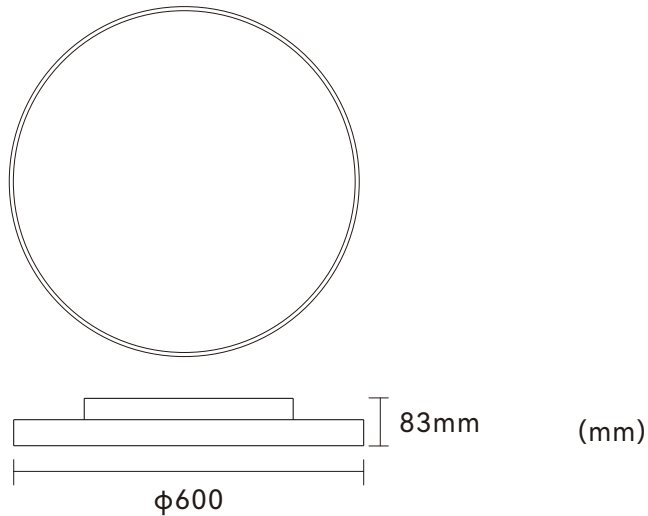

Technical data

Item No.	BROC-6006042-NN-01	BROC-6006042-DN-01
Input Power(±10%)	48W(↑14W/ 34W↓)/ 60W(↑18W/ 42W↓) Power switchable	
Input Voltage	AC220~240V	
Power Factor	≥0.9	
Luminous Flux(±10%)	6720lm(↑1800lm/ 3940lm↓) (48W)/ 8400lm(↑2300lm/ 6100lm↓) (60W)	
UGR	<19	
Color Rendering Index	>80	
Life Time	L80(B10)50,000H	
Beam Angle	↑95°/ 95°↓	
CCT(±200K)	3000K/ 4000K (CCT switchable)	
Colour consistency SDCM	<3	
Dimming	NO	DALI dimming
Sensor	NO	
Housing Color	Silver/ White/ Black	
Fixture Materia	6063AL	
Protection Level	IP20	
Storage Temperature	-40°C~+60°C	
Working Temperature	-20°C~+40°C	
Net Weight	5.1kg	
Gross Weight	7.1kg	
Package size	680*680*145mm	
20GP	467pcs	
40GP	960pcs	
40HQ	1030pcs