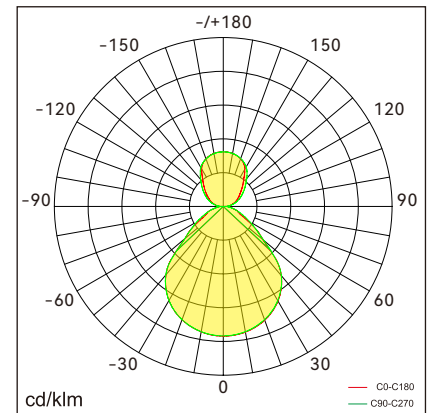

Direct and Indirect lighting

SDCM < 3

5 years warranty

Application Areas

For open-plan office, Individual office, Cafeteria, Corridors, Break-out area, Classroom, etc.

Technical data

(mm)

Item No.	BROC-3502417-NN-01	BROC-3502417-DN-01
Input Power($\pm 10\%$)	18W($\uparrow 6$ W/ 12W \downarrow)/ 24W($\uparrow 7$ W/ 17W \downarrow) Power switchable	
Input Voltage	AC220~240V	
Power Factor	≥ 0.9	
Luminous Flux($\pm 10\%$)	2160lm($\uparrow 800$ lm/ 1360lm \downarrow) (18W)/ 2880lm($\uparrow 950$ lm/ 1930lm \downarrow) (24W)	
UGR	<18	
Color Rendering Index	>80	
Life Time	L80(B10)50,000H	
Beam Angle	$\uparrow 95^\circ$ / $95^\circ \downarrow$	
CCT(± 200 K)	3000K/ 4000K (CCT switchable)	
Colour consistency SDCM	<3	
Dimming	NO	DALI dimming
Sensor	NO	
Housing Color	Silver/ White/ Black	
Fixture Materia	6063AL	
Protection Level	IP20	
Storage Temperature	$-40^\circ\text{C} \sim +60^\circ\text{C}$	
Working Temperature	$-20^\circ\text{C} \sim +40^\circ\text{C}$	
Net Weight	2.62kg	
Gross Weight	3.6kg	
Package size	430*430*145mm	
20GP	1150pcs	
40GP	2340pcs	
40HQ	2650pcs	

Technical data

Item No.	BROC-4504028-NN-01	BROC-4504028-DN-01
Input Power(±10%)	30W(↑9W/ 21W ↓)/ 40W(↑12W/ 28W ↓) Power switchable	
Input Voltage	AC220~240V	
Power Factor	≥0.9	
Luminous Flux(±10%)	3900lm(↑1300lm/ 2600lm ↓) (30W)/ 5200lm(↑1700lm/ 3500lm ↓) (40W)	
UGR	<19	
Color Rendering Index	>80	
Life Time	L80(B10)50,000H	
Beam Angle	↑95°/ 95° ↓	
CCT(±200K)	3000K/ 4000K (CCT switchable)	
Colour consistency SDCM	<3	
Dimming	NO	DALI dimming
Sensor	NO	
Housing Color	Silver/ White/ Black	
Fixture Materia	6063AL	
Protection Level	IP20	
Storage Temperature	-40°C~+60°C	
Working Temperature	-20°C~+40°C	
Net Weight	3.1kg	
Gross Weight	4.4kg	
Package size	530*530*145mm	
20GP	770pcs	
40GP	1560pcs	
40HQ	1690pcs	