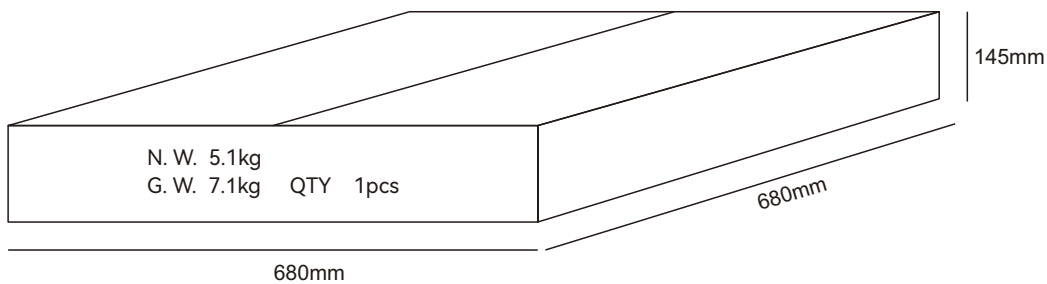

φ600mm

Shenzhen Nexol Lighting Technology Co.,Ltd.

E-mail: info@nexol-lighting.com

www.nexol-lighting.com

Factory: Floor 6-9, Building 3, Tonghu Intelligent Industrial Park, Zhongkai High-Tech District, HuiZhou 516035

Office: Room 306&309, Floor 3, Building E, Longhua Digital Industrial Park, Guanlan Road 54-6, Longhua district, Shenzhen, China 518110

All values in specification are typical value from laboratory measurement, for concrete data, please refer to shipment testing report.

Information provided is subject to change without notice. Please verify all details with NEXOL Lighting.

Copyright Shenzhen Nexol Lighting Co., Ltd.. All rights reserved.