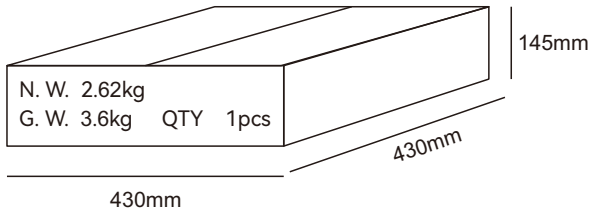

Packaging

φ350mm