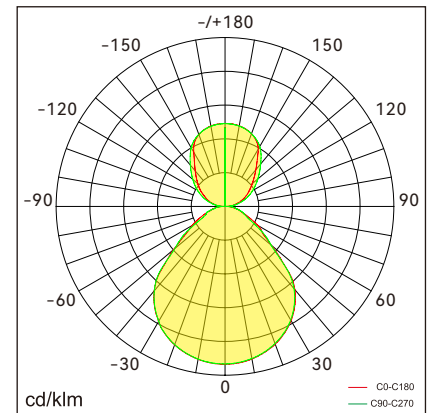

Direct and Indirect lighting

SDCM < 3

5 years warranty

Application Areas

For open-plan office, Individual office, Cafeteria, Corridors, Break-out area, Classroom, etc.

Technical data

(mm)

Item No.	BROC-3502417-NN-01	BROC-3502417-DN-01
Input Power($\pm 10\%$)	18W($\uparrow 6$ W/ 12W \downarrow)/ 24W($\uparrow 7$ W/ 17W \downarrow) Power switchable	
Input Voltage	AC220~240V	
Power Factor	≥ 0.9	
Luminous Flux($\pm 10\%$)	2160lm($\uparrow 800$ lm/ 1360lm \downarrow) (18W)/ 2880lm($\uparrow 950$ lm/ 1930lm \downarrow) (24W)	
UGR	<18	
Color Rendering Index	>80	
Life Time	L80(B10)50,000H	
Beam Angle	$\uparrow 95^\circ$ / $95^\circ \downarrow$	
CCT(± 200 K)	3000K/ 4000K (CCT switchable)	
Colour consistency SDCM	<3	
Dimming	NO	DALI dimming
Sensor	NO	
Housing Color	Silver/ White/ Black	
Fixture Materia	6063AL	
Protection Level	IP20	
Storage Temperature	$-40^\circ\text{C} \sim +60^\circ\text{C}$	
Working Temperature	$-20^\circ\text{C} \sim +40^\circ\text{C}$	
Net Weight	2.62kg	
Gross Weight	3.6kg	
Package size	430*430*145mm	
20GP	1150pcs	
40GP	2340pcs	
40HQ	2650pcs	

Technical data

Item No.	BROC-4504028-NN-01	BROC-4504028-DN-01
Input Power(±10%)	30W(↑9W/ 21W ↓)/ 40W(↑12W/ 28W ↓) Power switchable	
Input Voltage	AC220~240V	
Power Factor	≥0.9	
Luminous Flux(±10%)	3900lm(↑1300lm/ 2600lm ↓) (30W)/ 5200lm(↑1700lm/ 3500lm ↓) (40W)	
UGR	<19	
Color Rendering Index	>80	
Life Time	L80(B10)50,000H	
Beam Angle	↑95°/ 95° ↓	
CCT(±200K)	3000K/ 4000K (CCT switchable)	
Colour consistency SDCM	<3	
Dimming	NO	DALI dimming
Sensor	NO	
Housing Color	Silver/ White/ Black	
Fixture Materia	6063AL	
Protection Level	IP20	
Storage Temperature	-40°C~+60°C	
Working Temperature	-20°C~+40°C	
Net Weight	3.1kg	
Gross Weight	4.4kg	
Package size	530*530*145mm	
20GP	770pcs	
40GP	1560pcs	
40HQ	1690pcs	