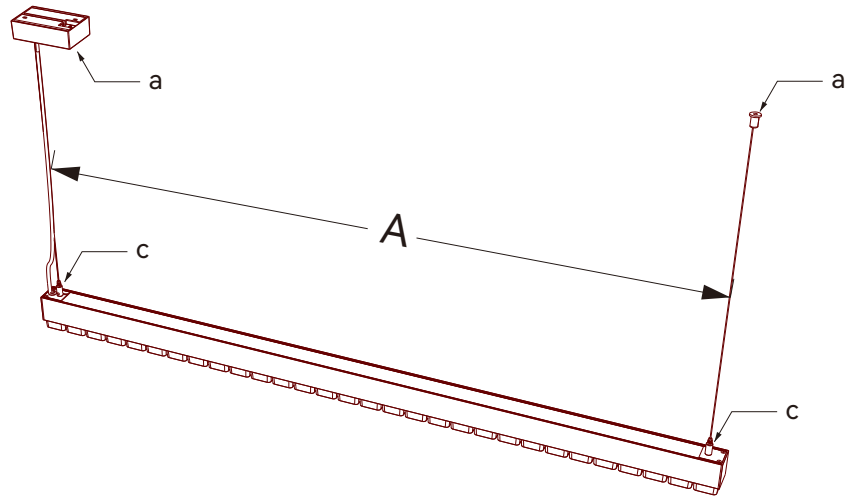

# Installation instruction

Length	A
1.2m	1149.5mm
1.5m	1389.5mm

Friendly reminder: one AC input cable support 10pcs lamp link together.