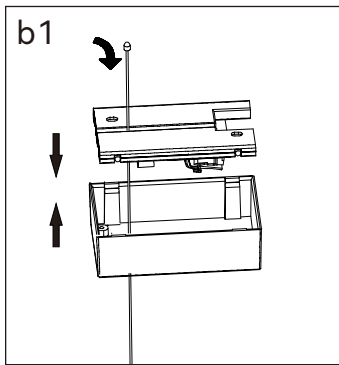

# Installation instruction

Length	A
1.2m	1149.5mm
1.5m	1389.5mm

Friendly reminder: one AC input cable support 10pcs lamp link together.