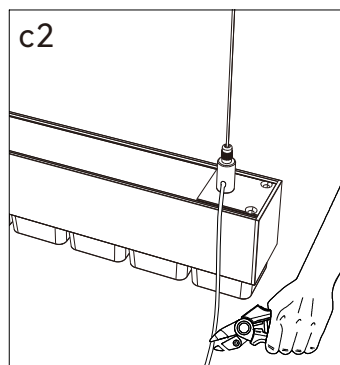

# Installation instruction

Length	A
1.2m	1149.5mm
1.5m	1389.5mm

Friendly reminder: one AC input cable support 10pcs lamp link together.