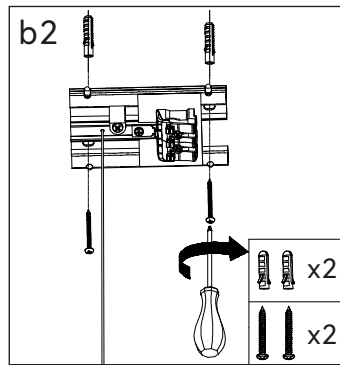

# Installation instruction

Length	A
1.2m	1149.5mm
1.5m	1389.5mm

Friendly reminder: one AC input cable support 10pcs lamp link together.