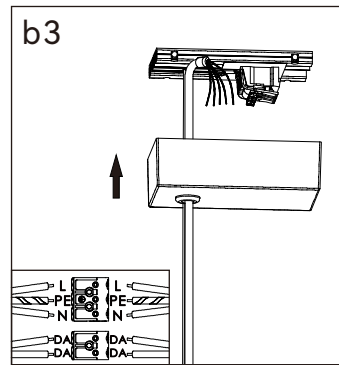

# Installation instruction

Length	A
1.2m	1149.5mm
1.5m	1389.5mm

Friendly reminder: one AC input cable support 10pcs lamp link together.