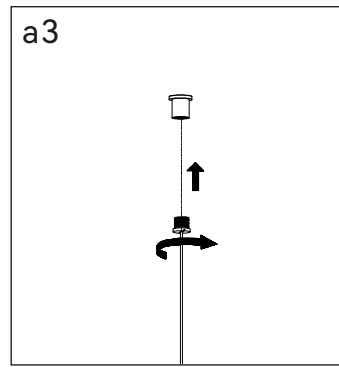

# Installation instruction

Length	A
1.2m	1149.5mm
1.5m	1389.5mm

Friendly reminder: one AC input cable support 10pcs lamp link together.