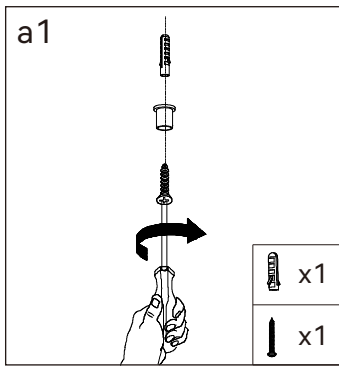

# Installation instruction

Length	A
1.2m	1149.5mm
1.5m	1389.5mm

Friendly reminder: one AC input cable support 10pcs lamp link together.