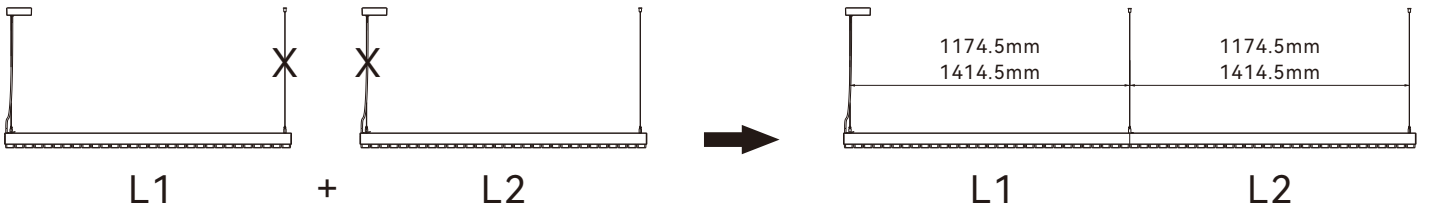

# Installation instruction

Length	A
1.2m	1149.5mm
1.5m	1389.5mm

Friendly reminder: one AC input cable support 10pcs lamp link together.