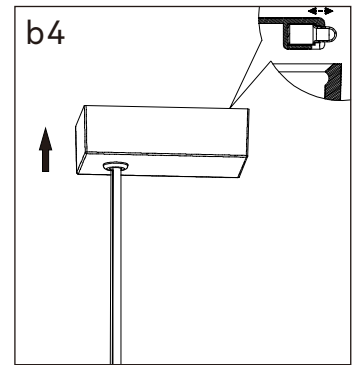

# Installation instruction

Length	A
1.2m	1149.5mm
1.5m	1389.5mm

Friendly reminder: one AC input cable support 10pcs lamp link together.