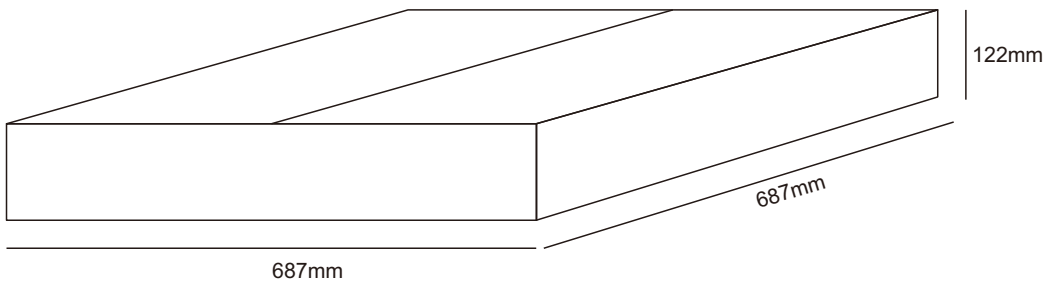

Packaging

Shenzhen Nexol Lighting Technology Co.,Ltd.

E-mail: info@nexol-lighting.com

www.nexol-lighting.com

Factory: Floor 6-9, Building 3, Tonghu Intelligent Industrial Park, Zhongkai High-Tech District, HuiZhou 516035

Office: Room 306&309, Floor 3, Building E, Longhua Digital Industrial Park, Guanlan Road 54-6, Longhua district, Shenzhen, China 518110

All values in specification are typical value from laboratory measurement, for concrete data, please refer to shipment testing report. Information provided is subject to change without notice. Please verify all details with NEXOL Lighting.

Copyright Shenzhen Nexol Lighting Co., Ltd.. All rights reserved.