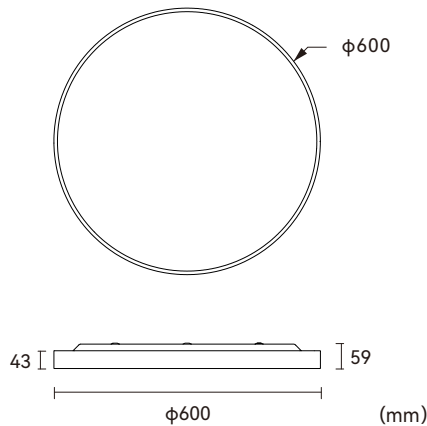

Technical data

Item No.	BEZC-6006060-NN-01	BEZC-6006060-DN-01	BEZC-6006042-NN-01	BEZC-6006042-DN-01
Input Power(±10%)	48W ↓ /60W ↓ power switchable		48W(↑ 14W/34W ↓)/60W(↑ 18W/42W ↓) power switchable	
Input Voltage	AC200~240V			
Power Factor	≥0.9			
Luminous Flux(±10%)	6480lm ↓ (48W)/8100lm ↓ (60W)		6720lm(↑ 1500lm/5220lm ↓) (48W) 8400lm(↑ 2400lm/6000lm ↓) (60W)	
UGR	<22		<19	
Color Rendering Index	>80			
Life Time	L80(B10)50,000H			
Beam Angle	90° ↓		↑ 110°/90° ↓	
CCT(±200K)	3000/4000K CCT switchable			
Colour consistency SDCM	<3			
Dimming	NO	Dali dimming	NO	Dali dimming
Sensor	NO			
Housing Color	Silver/White/Black			
Fixture Materia	6063AL			
Protection Level	IP20			
Storage Temperature	-40°C~+80°C			
Working Temperature	-20°C~+45°C			
Net Weight	4.5kg		5.5kg	
Package size	687*687*122mm			
20GP	456pcs			
40GP	969pcs