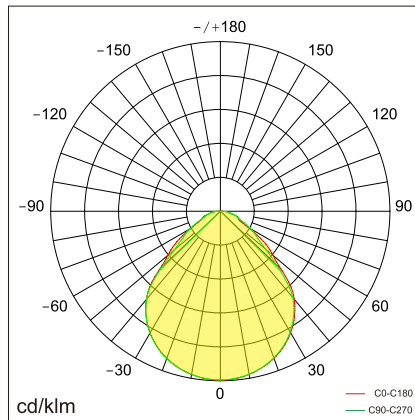

Technical data

Item No.	BEZC-6006060-NN-01	BEZC-6006060-DN-01	BEZC-6006042-NN-01	BEZC-6006042-DN-01
Input Power(±10%)	48W ↓ /60W ↓ power switchable		48W(↑ 14W/34W ↓)/60W(↑ 18W/42W ↓) power switchable	
Input Voltage	AC200~240V			
Power Factor	≥0.9			
Luminous Flux(±10%)	6480lm ↓ (48W)/8100lm ↓ (60W)		6720lm(↑ 1500lm/5220lm ↓) (48W) 8400lm(↑ 2400lm/6000lm ↓) (60W)	
UGR	<22		<19	
Color Rendering Index	>80			
Life Time	L80(B10)50,000H			
Beam Angle	90° ↓		↑ 110°/90° ↓	
CCT(±200K)	3000/4000K CCT switchable			
Colour consistency SDCM	<3			
Dimming	NO	Dali dimming	NO	Dali dimming
Sensor	NO			
Housing Color	Silver/White/Black			
Fixture Materia	6063AL			
Protection Level	IP20			
Storage Temperature	-40°C~+80°C			
Working Temperature	-20°C~+45°C			
Net Weight	4.5kg		5.5kg	
Package size	687*687*122mm			
20GP	456pcs			
40GP	969pcs