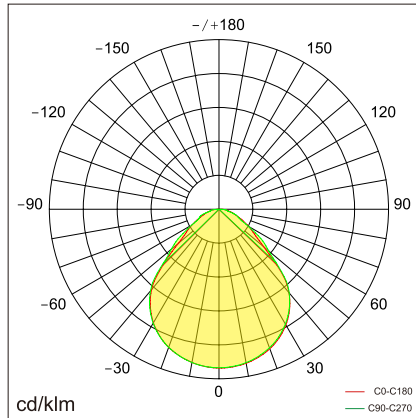

Technical data

Item No.	BEZC-4504040-NN-01	BEZC-4504040-DN-01	BEZC-4504028-NN-01	BEZC-4504028-DN-01
Input Power($\pm 10\%$)	30W $\downarrow$ /40W $\downarrow$ power switchable		30W($\uparrow$ 9W/21W $\downarrow$)/40W($\uparrow$ 12W/28W $\downarrow$) power switchable	
Input Voltage	AC200~240V			
Power Factor	≥ 0.9			
Luminous Flux($\pm 10\%$)	3900lm $\downarrow$ (30W)/5200lm $\downarrow$ (40W)		4000lm($\uparrow$ 1250lm/2750lm $\downarrow$) (30W) 5300lm($\uparrow$ 1600lm/3700lm $\downarrow$) (40W)	
UGR	< 22		< 19	
Color Rendering Index	> 80			
Life Time	L80(B10)50,000H			
Beam Angle	$90^\circ \downarrow$		$\uparrow 110^\circ/90^\circ \downarrow$	
CCT($\pm 200K$)	3000/4000K CCT switchable			
Colour consistency SDCM	< 3			
Dimming	NO	Dali dimming	NO	Dali dimming
Sensor	NO			
Housing Color	Silver/White/Black			
Fixture Materia	6063AL			
Protection Level	IP20			
Storage Temperature	$-40^\circ C \sim +80^\circ C$			
Working Temperature	$-20^\circ C \sim +45^\circ C$			
Net Weight	2.7kg		3.3kg	
Package size	537*537*122mm			
20GP	800pcs			
40GP	1672pcs