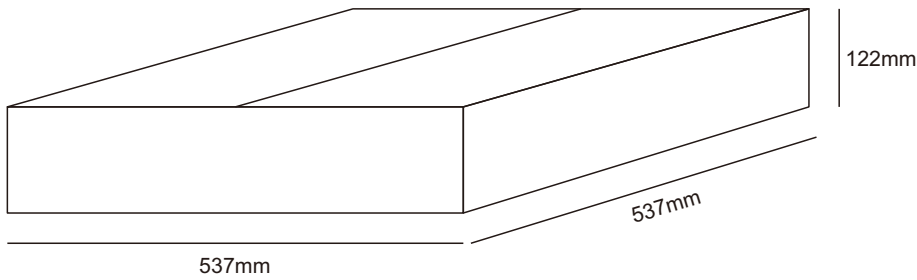

Packaging

Shenzhen Nexol Lighting Technology Co.,Ltd.

E-mail: info@nexol-lighting.com

www.nexol-lighting.com

Factory: Floor 6-9, Building 3, Tonghu Intelligent Industrial Park, Zhongkai High-Tech District, HuiZhou 516035

Office: Room 306&309, Floor 3, Building E, Longhua Digital Industrial Park, Guanlan Road 54-6, Longhua district, Shenzhen, China 518110

All values in specification are typical value from laboratory measurement, for concrete data, please refer to shipment testing report. Information provided is subject to change without notice. Please verify all details with NEXOL Lighting.

Copyright Shenzhen Nexol Lighting Co., Ltd.. All rights reserved.