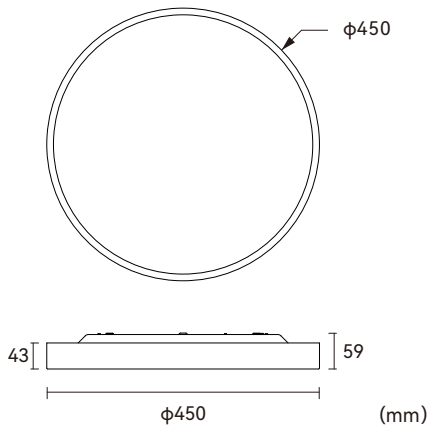

Technical data

Item No.	BEZC-4504040-NN-01	BEZC-4504040-DN-01	BEZC-4504028-NN-01	BEZC-4504028-DN-01
Input Power($\pm 10\%$)	30W $\downarrow$ /40W $\downarrow$ power switchable		30W($\uparrow$ 9W/21W $\downarrow$)/40W($\uparrow$ 12W/28W $\downarrow$) power switchable	
Input Voltage	AC200~240V			
Power Factor	≥ 0.9			
Luminous Flux($\pm 10\%$)	3900lm $\downarrow$ (30W)/5200lm $\downarrow$ (40W)		4000lm($\uparrow$ 1250lm/2750lm $\downarrow$) (30W) 5300lm($\uparrow$ 1600lm/3700lm $\downarrow$) (40W)	
UGR	< 22		< 19	
Color Rendering Index	> 80			
Life Time	L80(B10)50,000H			
Beam Angle	$90^\circ \downarrow$		$\uparrow 110^\circ/90^\circ \downarrow$	
CCT($\pm 200K$)	3000/4000K CCT switchable			
Colour consistency SDCM	< 3			
Dimming	NO	Dali dimming	NO	Dali dimming
Sensor	NO			
Housing Color	Silver/White/Black			
Fixture Materia	6063AL			
Protection Level	IP20			
Storage Temperature	$-40^\circ C \sim +80^\circ C$			
Working Temperature	$-20^\circ C \sim +45^\circ C$			
Net Weight	2.7kg		3.3kg	
Package size	537*537*122mm			
20GP	800pcs			
40GP	1672pcs