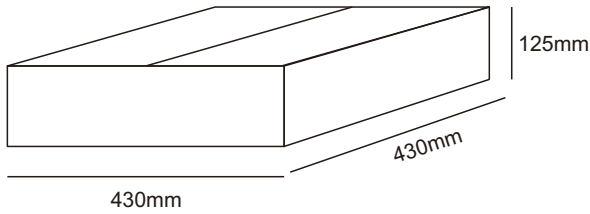

Packaging

Shenzhen Nexol Lighting Technology Co.,Ltd.

E-mail: info@nexol-lighting.com

www.nexol-lighting.com

Factory: Floor 6-9, Building 3, Tonghu Intelligent Industrial Park, Zhongkai High-Tech District, HuiZhou 516035

Office: Room 306&309, Floor 3, Building E, Longhua Digital Industrial Park, Guanlan Road 54-6, Longhua district, Shenzhen, China 518110

All values in specification are typical value from laboratory measurement, for concrete data, please refer to shipment testing report. Information provided is subject to change without notice. Please verify all details with NEXOL Lighting.

Copyright Shenzhen Nexol Lighting Co., Ltd.. All rights reserved.