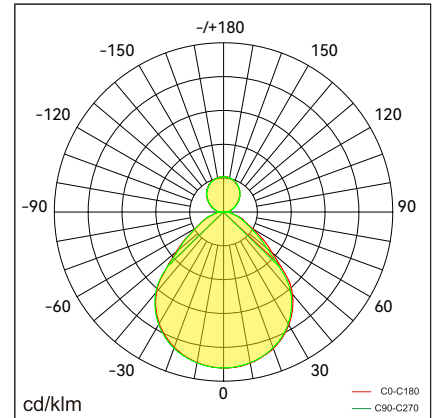

Technical data

Item No.	BEZC-4504040-NN-01	BEZC-4504040-DN-01	BEZC-4504028-NN-01	BEZC-4504028-DN-01
Input Power($\pm 10\%$)	30W $\downarrow$ /40W $\downarrow$ power switchable		30W($\uparrow$ 9W/21W $\downarrow$)/40W($\uparrow$ 12W/28W $\downarrow$) power switchable	
Input Voltage	AC200~240V			
Power Factor	≥ 0.9			
Luminous Flux($\pm 10\%$)	3900lm $\downarrow$ (30W)/5200lm $\downarrow$ (40W)		4000lm($\uparrow$ 1250lm/2750lm $\downarrow$) (30W) 5300lm($\uparrow$ 1600lm/3700lm $\downarrow$) (40W)	
UGR	< 22		< 19	
Color Rendering Index	> 80			
Life Time	L80(B10)50,000H			
Beam Angle	$90^\circ \downarrow$		$\uparrow 110^\circ/90^\circ \downarrow$	
CCT($\pm 200K$)	3000/4000K CCT switchable			
Colour consistency SDCM	< 3			
Dimming	NO	Dali dimming	NO	Dali dimming
Sensor	NO			
Housing Color	Silver/White/Black			
Fixture Materia	6063AL			
Protection Level	IP20			
Storage Temperature	$-40^\circ C \sim +80^\circ C$			
Working Temperature	$-20^\circ C \sim +45^\circ C$			
Net Weight	2.7kg		3.3kg	
Package size	537*537*122mm			
20GP	800pcs			
40GP	1672pcs