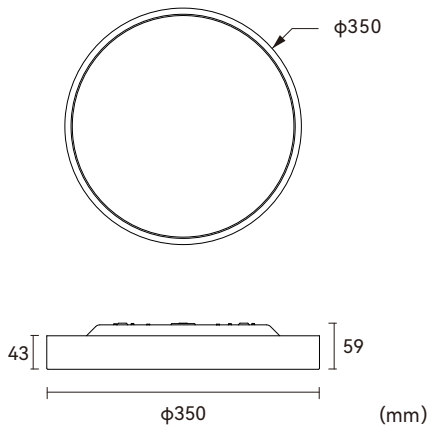

Features

Simple and exquisite industrial design with rich texture

Come with several size $\phi 350\text{mm}$, $\phi 450\text{mm}$, $\phi 600\text{mm}$

Power and CCT switchable

Light efficiency up to 140lm/W

Technical data

Item No.	BEZC-3502424-NN-01	BEZC-3502424-DN-01	BEZC-3502417-NN-01	BEZC-3502417-DN-01
Input Power($\pm 10\%$)	18W \downarrow /24W \downarrow power switchable		18W(\uparrow 6W/12W \downarrow)/24W(\uparrow 7W/17W \downarrow) power switchable	
Input Voltage	AC200~240V			
Power Factor	≥ 0.9			
Luminous Flux($\pm 10\%$)	2250lm \downarrow (18W)/3000lm \downarrow (24W)		2500lm(\uparrow 990lm/1510lm \downarrow) (18W) 3240lm(\uparrow 1140lm/2100lm \downarrow) (24W)	
UGR	< 22		< 19	
Color Rendering Index	> 80			
Life Time	L80(B10)50,000H			
Beam Angle	90° \downarrow		\uparrow 110°/90° \downarrow	
CCT(± 200 K)	3000/4000K CCT switchable			
Colour consistency SDCM	< 3			
Dimming	NO	Dali dimming	NO	Dali dimming
Sensor	NO			
Housing Color	Silver/White/Black			
Fixture Materia	6063AL			
Protection Level	IP20			
Storage Temperature	$-40^{\circ}\text{C} \sim +80^{\circ}\text{C}$			
Working Temperature	$-20^{\circ}\text{C} \sim +45^{\circ}\text{C}$			
Net Weight	1.8kg		2kg	
Package size	430*430*125mm			
20GP	1040pcs			
40GP	2160pcs			