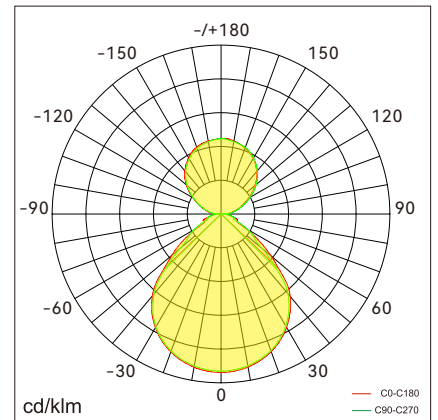

Technical data

Item No.	BEZC-3502424-NN-01	BEZC-3502424-DN-01	BEZC-3502417-NN-01	BEZC-3502417-DN-01
Input Power($\pm 10\%$)	18W $\downarrow$ /24W $\downarrow$ power switchable		18W($\uparrow$ 6W/12W $\downarrow$)/24W($\uparrow$ 7W/17W $\downarrow$) power switchable	
Input Voltage	AC200~240V			
Power Factor	≥ 0.9			
Luminous Flux($\pm 10\%$)	2250lm $\downarrow$ (18W)/3000lm $\downarrow$ (24W)		2500lm($\uparrow$ 990lm/1510lm $\downarrow$) (18W) 3240lm($\uparrow$ 1140lm/2100lm $\downarrow$) (24W)	
UGR	< 22		< 19	
Color Rendering Index	> 80			
Life Time	L80(B10)50,000H			
Beam Angle	90° $\downarrow$		$\uparrow$ 110°/90° $\downarrow$	
CCT(± 200K)	3000/4000K CCT switchable			
Colour consistency SDCM	< 3			
Dimming	NO	Dali dimming	NO	Dali dimming
Sensor	NO			
Housing Color	Silver/White/Black			
Fixture Materia	6063AL			
Protection Level	IP20			
Storage Temperature	$-40^{\circ}\text{C} \sim +80^{\circ}\text{C}$			
Working Temperature	$-20^{\circ}\text{C} \sim +45^{\circ}\text{C}$			
Net Weight	1.8kg		2kg	
Package size	430*430*125mm			
20GP	1040pcs			
40GP	2160pcs