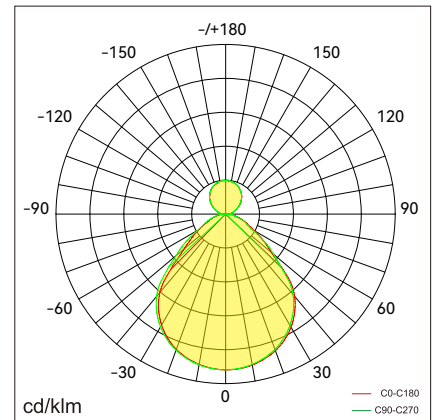

Technical data

Item No.	BEZC-6006060-NN-01	BEZC-6006060-DN-01	BEZC-6006042-NN-01	BEZC-6006042-DN-01
Input Power(±10%)	48W ↓ /60W ↓ power switchable		48W(↑ 14W/34W ↓)/60W(↑ 18W/42W ↓) power switchable	
Input Voltage	AC200~240V			
Power Factor	≥0.9			
Luminous Flux(±10%)	6480lm ↓ (48W)/8100lm ↓ (60W)		6720lm(↑ 1500lm/5220lm ↓) (48W) 8400lm(↑ 2400lm/6000lm ↓) (60W)	
UGR	<22		<19	
Color Rendering Index	>80			
Life Time	L80(B10)50,000H			
Beam Angle	90° ↓		↑ 110°/90° ↓	
CCT(±200K)	3000/4000K CCT switchable			
Colour consistency SDCM	<3			
Dimming	NO	Dali dimming	NO	Dali dimming
Sensor	NO			
Housing Color	Silver/White/Black			
Fixture Materia	6063AL			
Protection Level	IP20			
Storage Temperature	-40°C~+80°C			
Working Temperature	-20°C~+45°C			
Net Weight	4.5kg		5.5kg	
Package size	687*687*122mm			
20GP	456pcs			
40GP	969pcs