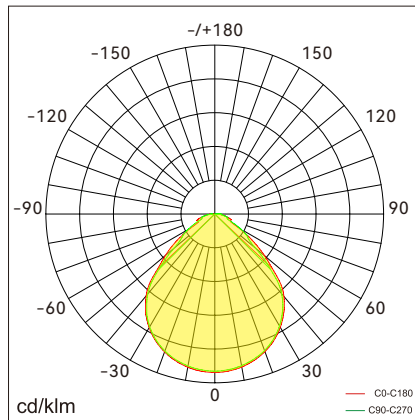

Technical data

Item No.	BEZC-3502424-NN-01	BEZC-3502424-DN-01	BEZC-3502417-NN-01	BEZC-3502417-DN-01
Input Power($\pm 10\%$)	18W $\downarrow$ /24W $\downarrow$ power switchable		18W($\uparrow$ 6W/12W $\downarrow$)/24W($\uparrow$ 7W/17W $\downarrow$) power switchable	
Input Voltage	AC200~240V			
Power Factor	≥ 0.9			
Luminous Flux($\pm 10\%$)	2250lm $\downarrow$ (18W)/3000lm $\downarrow$ (24W)		2500lm($\uparrow$ 990lm/1510lm $\downarrow$) (18W) 3240lm($\uparrow$ 1140lm/2100lm $\downarrow$) (24W)	
UGR	< 22		< 19	
Color Rendering Index	> 80			
Life Time	L80(B10)50,000H			
Beam Angle	90° $\downarrow$		$\uparrow$ 110°/90° $\downarrow$	
CCT(± 200K)	3000/4000K CCT switchable			
Colour consistency SDCM	< 3			
Dimming	NO	Dali dimming	NO	Dali dimming
Sensor	NO			
Housing Color	Silver/White/Black			
Fixture Materia	6063AL			
Protection Level	IP20			
Storage Temperature	$-40^{\circ}\text{C} \sim +80^{\circ}\text{C}$			
Working Temperature	$-20^{\circ}\text{C} \sim +45^{\circ}\text{C}$			
Net Weight	1.8kg		2kg	
Package size	430*430*125mm			
20GP	1040pcs			
40GP	2160pcs